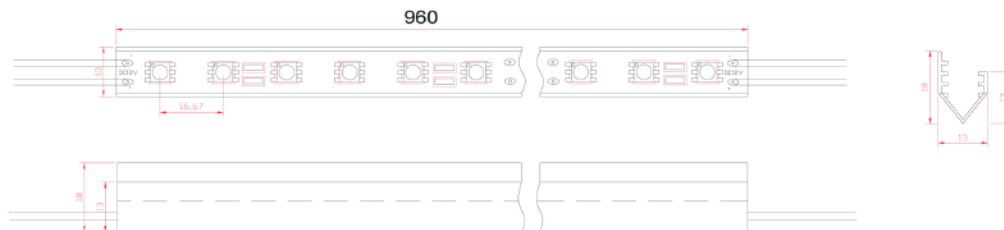

ALTH

5050-BAR-V

DECODEL
PAR Lum'nergie

SPECIFICATION SHEET

PROJECT NAME / No: _____

TYPE: _____ QTY: _____

ALTH
5050-BAR-V

STRUCTURES DIMENSIONS::

Notes: 1. All dimension units are millimeters.
2. All dimension tolerance is ± 1 mm unless otherwise noted

APPLICATION::

- Cabinets, cosmetic counter and jewelry display case lighting source
- Indoor and outdoor decoration lighting source, like hotels, restaurants, etc
- Other lighting projects